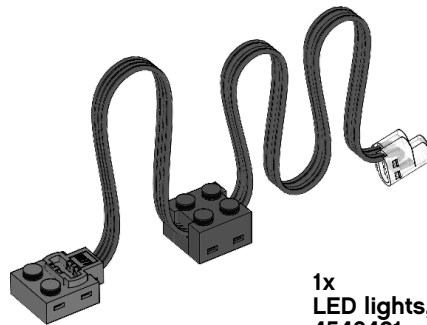

LEGO® Element Survey

1x
Energy Display, light grey
4584385

1x
Energy Storage, dark grey
6124226

1x
Solar Panel, light grey
4584383

1x
E-Motor, light grey
4584384

6x
Blade, white
4587185

1x
LED lights, white
4546421

1x
Extension Wire, 50cm
4506077