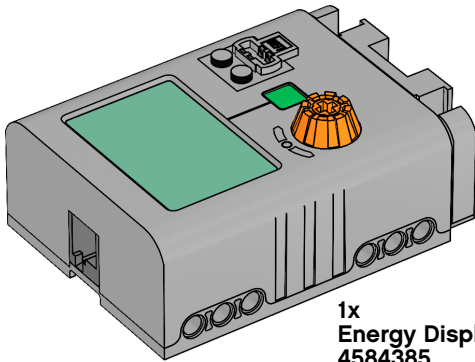

LEGO® Element Survey

1x
Energy Display, light grey
4584385

1x
Energy Storage, dark grey
6124226

1x
Solar Panel, light grey
4584383

1x
E-Motor, light grey
4584384

6x
Blade, white
4587185

1x
LED lights, white
4546421