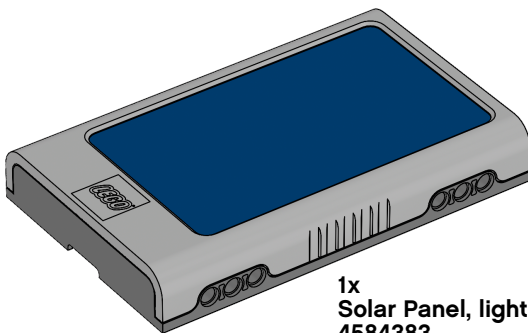

LEGO® Element Survey

1x
Energy Display, light grey
4584385

1x
Energy Storage, dark grey
6124226

1x
Solar Panel, light grey
4584383

1x
E-Motor, light grey
4584384

6x
Blade, white
4587185

1x
LED lights, white
4546421