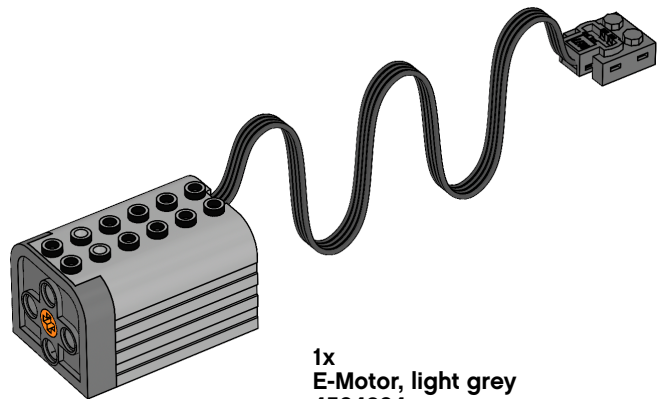

LEGO® Element Survey

1x
Energy Display, light grey
4584385

1x
Energy Storage, dark grey
6124226

1x
Solar Panel, light grey
4584383

1x
E-Motor, light grey
4584384

6x
Blade, white
4587185

1x
LED lights, white
4546421

1x
Extension Wire, 50cm
4506077