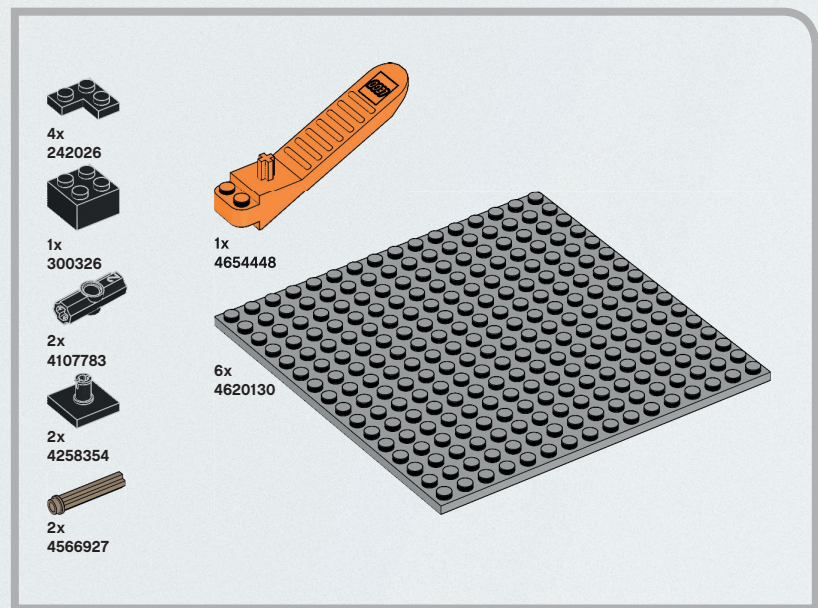

SCENES · SZENEN · SCÈNES
ESCENAS · CENAS · ALAPLAPOK

45100 LEGOeducation.com