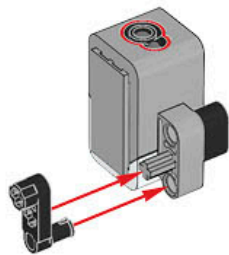

1 x

LEGO® MINDSTORMS® Education

The advertisement features a central image of the LEGO Mindstorms EV3 Core Set, a white and grey robot with a large screen on its head. To the left of the robot is a circular icon containing six smaller icons representing various features: a camera eye, a gear, a hand, a speaker, a light, and a sensor. Below the robot is a Wi-Fi icon and the text 'Made for iPod iPhone iPad'. To the right of the robot is a smaller image showing the components of the set, including the EV3 brick, a motor, a sensor, and various beams and connectors. The text 'Core Set' is prominently displayed in the upper right, with translations in German, French, Spanish, and Hungarian below it. At the bottom, the LEGO Mindstorms Education logo and the EV3 model number are shown.

Core Set  
GRUND-SET Ensemble de base  
Set principal Conjunto Principal  
ALAPKÉSZLET

Made for  
iPod iPhone iPad

45544  
LEGOeducation.com

LEGO MINDSTORMS education EV3

1

2

3