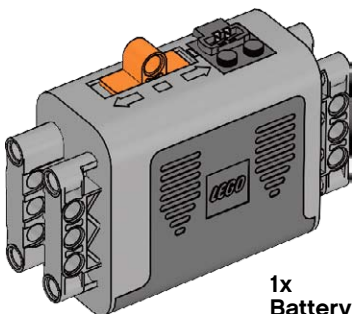

1x  
Plastic forms sheet  
4500588

2x  
String, 40-module with knobs,  
black  
4528334

1x  
Weight element, black  
73843

1x  
String, 2 m, black  
4276325

1x  
Converter cable, black  
4514332

1x  
Battery box, 9V, grey  
4506078