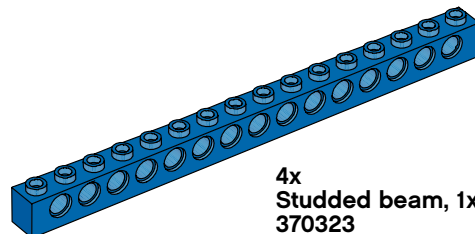

## LEGO® Element Survey

8x  
Plate, 1x2, blue  
302323

4x  
Plate, 1x4, blue  
371023

6x  
Plate with holes, 2x4, blue  
370923

8x  
Plate with holes, 2x6, blue  
4114027

2x  
Plate with holes, 2x8, blue  
373823

4x  
Studded beam, 1x2, blue  
370023

4x  
Studded beam, 1x4, blue  
370123

4x  
Studded beam, 1x6, blue  
389423

4x  
Studded beam, 1x8, blue  
370223

10x  
Connector peg with friction,  
3-module, blue  
4514553

8x  
Angular beam, 4x2-module, blue  
4168114

4x  
Angular beam, 4x6-module, blue  
4182884

2x  
Angular beam, 3x7-module, blue  
4112000

4x  
Studded beam, 1x12, blue  
389523

4x  
Studded beam, 1x16, blue  
370323

	14x Axle, 2-module, red 4142865		4x Beam, 9-module, white 4156341
	14x Connector peg with bushing, red 4140806		8x Beam, 15-module, white 4542578
	4x Angular block, 2 (180°), red 4234429		2x Steering arm, black 4114670
	10x Angular block with crosshole, red 4118897		2x Bearing for steering arm, black 4114671
	4x Cross block, 3-module, red 4175442		4x Angular block, 1 (0°), dark grey 4210658
	2x Tube, 2-module, red 4526984		4x Angular block, 3 (157,5°), black 4107082
	4x Studded beam, 1x2 with crosshole, white 4233486		28x Connector peg with friction, black 4121715
	2x Brick, 2x4, white 300101		4x Tyre, 30,4x4, black 281526
	2x Brick, 2x2 round, white 614301		4x Tyre, 30,4x14, black 4140670
	4x Roof brick, 1x2/45°, white 4121932		4x Tyre, 43,2x22, black 4184286
	2x Tile, 1x4, white 243101		
	2x Beam, 3-module, white 4208160		
	2x Beam, 5-module, white 4249021		
	2x Beam, 7-module, white 4495927		