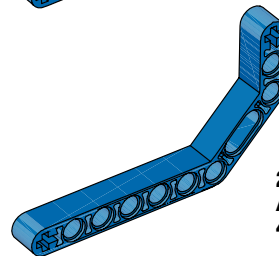

## LEGO® Element Survey

8x  
Plate, 1x2, blue  
302323

4x  
Plate, 1x4, blue  
371023

6x  
Plate with holes, 2x4, blue  
370923

8x  
Plate with holes, 2x6, blue  
4114027

2x  
Plate with holes, 2x8, blue  
373823

4x  
Studded beam, 1x2, blue  
370023

4x  
Studded beam, 1x4, blue  
370123

4x  
Studded beam, 1x6, blue  
389423

4x  
Studded beam, 1x8, blue  
370223

10x  
Connector peg with friction,  
3-module, blue  
4514553

8x  
Angular beam, 4x2-module, blue  
4168114

4x  
Angular beam, 4x6-module, blue  
4182884

2x  
Angular beam, 3x7-module, blue  
4112000

4x  
Studded beam, 1x12, blue  
389523

4x  
Studded beam, 1x16, blue  
370323

	14x Axle, 2-module, red 4142865		4x Beam, 9-module, white 4156341
	14x Connector peg with bushing, red 4140806		8x Beam, 15-module, white 4542578
	4x Angular block, 2 (180°), red 4234429		2x Steering arm, black 4114670
	10x Angular block with crosshole, red 4118897		2x Bearing for steering arm, black 4114671
	4x Cross block, 3-module, red 4175442		4x Angular block, 1 (0°), dark grey 4210658
	2x Tube, 2-module, red 4526984		4x Angular block, 3 (157,5°), black 4107082
	4x Studded beam, 1x2 with crosshole, white 4233486		28x Connector peg with friction, black 4121715
	2x Brick, 2x4, white 300101		4x Tyre, 30,4x4, black 281526
	2x Brick, 2x2 round, white 614301		4x Tyre, 30,4x14, black 4140670
	4x Roof brick, 1x2/45°, white 4121932		4x Tyre, 43,2x22, black 4184286
	2x Tile, 1x4, white 243101		
	2x Beam, 3-module, white 4208160		
	2x Beam, 5-module, white 4249021		
	2x Beam, 7-module, white 4495927		