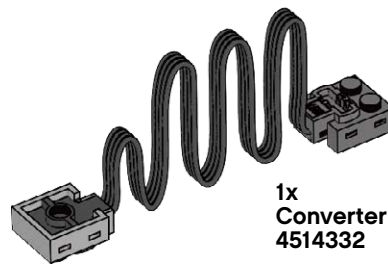

1x  
Minifigure, body, white with surfer  
4275606

1x  
Minifigure, body, white with  
flowers  
4275536

1x  
Minifigure, legs, orange  
4120158

1x  
Minifigure, legs, green  
74040

	2x Gear, 16-tooth, grey 4211563		2x Belt, 33 mm, yellow 4544151
	4x Gear, 24-tooth crown, grey 4211434		2x Belt, 24 mm, red 4544143
	2x Gear, 40-tooth, grey 4285634		2x Belt, 15 mm, white 4544140
	2x Gear, 10-tooth rack, grey 4211450		1x Universal joint, 3-module, grey 4525904
	2x Worm gear, grey 4211510		4x Hub, 18x14, grey 4490127
	1x Differential, 28-tooth, dark grey 4525184		4x Hub, 24x4, grey 4494222
	4x Gear, 24-tooth, dark grey 4514558		4x Hub, 30x20, grey 4297210
	6x Gear, 8-tooth, dark grey 4514559		6x Connector peg, 1½-module, dark grey 4211050
	2x Gear, 12-tooth double bevel, black 4177431		4x Axle with knob, 3-module, dark grey 4211086
	1x Gear, 14-tooth rack, black 4275503		4x Cam wheel, dark grey 4210759
	6x Gear, 12-tooth bevel, beige 4514556		1x Bobbin, dark grey 4239891
	2x Gear, 20-tooth bevel, beige 4514557		2x ½ beam, triangle, dark grey 4210689
	2x Gear, 20-tooth double bevel, beige 4514555		

1x  
Plastic forms sheet  
4500588

2x  
String, 40-module with knobs,  
black  
4528334

1x  
Weight element, black  
73843

1x  
String, 2 m, black  
4276325

1x  
Converter cable, black  
4514332

1x  
Battery box, 9V, grey  
4506078