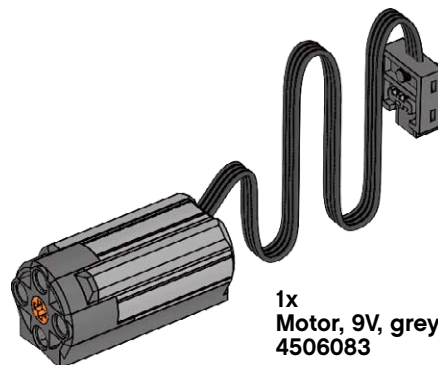

1x  
Minifigure, body, white with surfer  
4275606

1x  
Minifigure, body, white with  
flowers  
4275536

1x  
Minifigure, legs, orange  
4120158

1x  
Minifigure, legs, green  
74040

	2x Gear, 16-tooth, grey 4211563		2x Belt, 33 mm, yellow 4544151
	4x Gear, 24-tooth crown, grey 4211434		2x Belt, 24 mm, red 4544143
	2x Gear, 40-tooth, grey 4285634		2x Belt, 15 mm, white 4544140
	2x Gear, 10-tooth rack, grey 4211450		1x Universal joint, 3-module, grey 4525904
	2x Worm gear, grey 4211510		4x Hub, 18x14, grey 4490127
	1x Differential, 28-tooth, dark grey 4525184		4x Hub, 24x4, grey 4494222
	4x Gear, 24-tooth, dark grey 4514558		4x Hub, 30x20, grey 4297210
	6x Gear, 8-tooth, dark grey 4514559		6x Connector peg, 1½-module, dark grey 4211050
	2x Gear, 12-tooth double bevel, black 4177431		4x Axle with knob, 3-module, dark grey 4211086
	1x Gear, 14-tooth rack, black 4275503		4x Cam wheel, dark grey 4210759
	6x Gear, 12-tooth bevel, beige 4514556		1x Bobbin, dark grey 4239891
	2x Gear, 20-tooth bevel, beige 4514557		2x ½ beam, triangle, dark grey 4210689
	2x Gear, 20-tooth double bevel, beige 4514555		

1x  
Plastic forms sheet  
4500588

2x  
String, 40-module with knobs,  
black  
4528334

1x  
Weight element, black  
73843

1x  
String, 2 m, black  
4276325

1x  
Converter cable, black  
4514332

1x  
Battery box, 9V, grey  
4506078