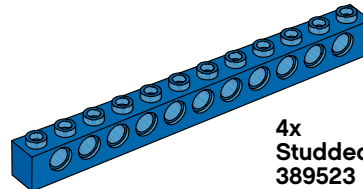

## LEGO® Element Survey

8x  
Plate, 1x2, blue  
302323

4x  
Plate, 1x4, blue  
371023

6x  
Plate with holes, 2x4, blue  
370923

8x  
Plate with holes, 2x6, blue  
4114027

2x  
Plate with holes, 2x8, blue  
373823

4x  
Studded beam, 1x2, blue  
370023

4x  
Studded beam, 1x4, blue  
370123

4x  
Studded beam, 1x6, blue  
389423

4x  
Studded beam, 1x8, blue  
370223

10x  
Connector peg with friction,  
3-module, blue  
4514553

8x  
Angular beam, 4x2-module, blue  
4168114

4x  
Angular beam, 4x6-module, blue  
4182884

2x  
Angular beam, 3x7-module, blue  
4112000

4x  
Studded beam, 1x12, blue  
389523

4x  
Studded beam, 1x16, blue  
370323

	14x Axle, 2-module, red 4142865		4x Beam, 9-module, white 4156341
	14x Connector peg with bushing, red 4140806		8x Beam, 15-module, white 4542578
	4x Angular block, 2 (180°), red 4234429		2x Steering arm, black 4114670
	10x Angular block with crosshole, red 4118897		2x Bearing for steering arm, black 4114671
	4x Cross block, 3-module, red 4175442		4x Angular block, 1 (0°), dark grey 4210658
	2x Tube, 2-module, red 4526984		4x Angular block, 3 (157,5°), black 4107082
	4x Studded beam, 1x2 with crosshole, white 4233486		28x Connector peg with friction, black 4121715
	2x Brick, 2x4, white 300101		4x Tyre, 30,4x4, black 281526
	2x Brick, 2x2 round, white 614301		4x Tyre, 30,4x14, black 4140670
	4x Roof brick, 1x2/45°, white 4121932		4x Tyre, 43,2x22, black 4184286
	2x Tile, 1x4, white 243101		
	2x Beam, 3-module, white 4208160		
	2x Beam, 5-module, white 4249021		
	2x Beam, 7-module, white 4495927		