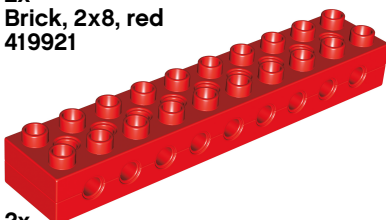

## LEGO® Element Survey

1x  
LEGO® DUPLO® girl  
4271511

1x  
LEGO® DUPLO® boy  
4502103

1x  
Brick with eyes, oval, 2x4x2, yellow  
81981

4x  
Brick with arch, 2x3, red  
230221

4x  
Brick with holes, 2x4, red  
75349

2x  
Plate, 2x4, yellow  
4160152

3x  
Brick, 2x2, yellow  
343724

5x  
Brick, 2x4, yellow  
301124

2x  
Bridge element, 2x4x2, yellow  
4221004

2x  
Brick, 2x2, red  
343721

4x  
Brick, 2x4, red  
301121

2x  
Beam, 7-module, yellow  
652424

3x  
Brick, 2x2, green  
343728

3x  
Brick, 2x4, green  
301128

4x  
Beam, 11-module, yellow  
652524

2x  
Brick, 2x8, red  
419921

2x  
String with hook, yellow  
75536

2x  
Brick with holes, 2x10, red  
75350

2x  
Gear, 24-tooth crown, blue  
4501054

4x  
Axle with gear,  
5-module, 8-tooth, blue  
652323

1x  
Worm gear, blue  
4271573

2x  
Gear, 24-tooth crown, red  
652921

2x  
Axle with gear,  
8-module, 8-tooth, blue  
4113296