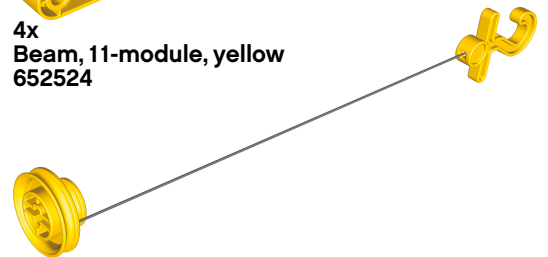

## LEGO® Element Survey

1x  
LEGO® DUPLO® girl  
4271511

1x  
LEGO® DUPLO® boy  
4502103

1x  
Brick with eyes, oval, 2x4x2, yellow  
81981

4x  
Brick with arch, 2x3, red  
230221

4x  
Brick with holes, 2x4, red  
75349

2x  
Plate, 2x4, yellow  
4160152

3x  
Brick, 2x2, yellow  
343724

5x  
Brick, 2x4, yellow  
301124

2x  
Bridge element, 2x4x2, yellow  
4221004

2x  
Brick, 2x2, red  
343721

4x  
Brick, 2x4, red  
301121

2x  
Beam, 7-module, yellow  
652424

3x  
Brick, 2x2, green  
343728

3x  
Brick, 2x4, green  
301128

4x  
Beam, 11-module, yellow  
652524

2x  
Brick, 2x8, red  
419921

2x  
String with hook, yellow  
75536

2x  
Brick with holes, 2x10, red  
75350

2x  
Gear, 24-tooth crown, blue  
4501054

4x  
Axle with gear,  
5-module, 8-tooth, blue  
652323

1x  
Worm gear, blue  
4271573

2x  
Gear, 24-tooth crown, red  
652921

2x  
Axle with gear,  
8-module, 8-tooth, blue  
4113296