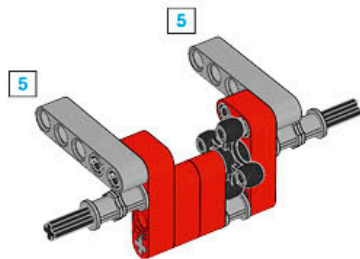

1 x

LEGO® MINDSTORMS® Education

The advertisement features a central image of the LEGO Mindstorms EV3 Core Set robot, which is a white and grey brick-based robot with a large screen on its head and two large black wheels. To the left of the robot is a circular icon containing six smaller icons representing various features: a camera eye, a gear, a hand, a speaker, a light, and a sensor. Below the robot is a small icon of a Wi-Fi signal and a text box that says "Made for iPod iPhone iPad". To the right of the robot is a smaller image showing the components of the set, including the EV3 brick, a motor, a sensor, and various gears and connectors. The text "Core Set" is written in a large, stylized font above the robot, and "GRUND-SET Ensemble de base Set principal Conjunto Principal ALAPKÉSZLET" is written below it. At the bottom of the advertisement, the LEGO logo is followed by "mindstorms education" and "EV3".

5

2x

6

4x

7

8

4x

9