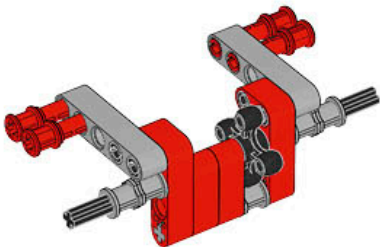

1 x

LEGO® MINDSTORMS® Education

The advertisement features a central image of the LEGO Mindstorms EV3 Core Set robot, which is a white and grey brick-based robot with a large screen on its head and two large black wheels. To the left of the robot is a circular icon containing six smaller icons representing various features: a camera eye, a gear, a hand, a speaker, a light, and a sensor. Below the robot is a small icon of a Wi-Fi signal and a text box that says "Made for iPod iPhone iPad". To the right of the robot is a smaller image showing the components of the set, including the EV3 brick, a motor, a sensor, and various gears and connectors. The text "Core Set" is written in a large, stylized font above the robot, and "GRUND-SET Ensemble de base Set principal Conjunto Principal ALAPKÉSZLET" is written below it. At the bottom of the advertisement, the LEGO logo is followed by "mindstorms education" and "EV3".

Core Set
GRUND-SET Ensemble de base
Set principal Conjunto Principal
ALAPKÉSZLET

Made for
iPod iPhone iPad

45544
LEGOeducation.com

LEGO mindstorms education EV3

1

2

3

4

5

2x

6

4x

7

8

4x

9