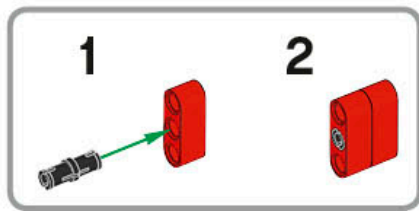

1 x

LEGO® MINDSTORMS® Education

The advertisement features a central image of the LEGO Mindstorms EV3 Core Set robot, which is a white and grey brick-based robot with a large screen on its head and two large black wheels. To the left of the robot is a circular icon containing six smaller icons representing various features: a camera eye, a gear, a hand, a speaker, a light, and a sensor. Below the robot is a small icon of a Wi-Fi signal and a text box that says "Made for iPod iPhone iPad". To the right of the robot is a smaller image showing the components of the set, including the EV3 brick, a motor, a sensor, and various gears and connectors. The text "Core Set" is written in a large, stylized font above the robot, and "GRUND-SET Ensemble de base Set principal Conjunto Principal ALAPKÉSZLET" is written below it. At the bottom of the advertisement, the LEGO logo is followed by "mindstorms education" and "EV3".

Core Set
GRUND-SET Ensemble de base
Set principal Conjunto Principal
ALAPKÉSZLET

Made for
iPod iPhone iPad

45544
LEGOeducation.com

LEGO mindstorms education EV3

1

2

3

4