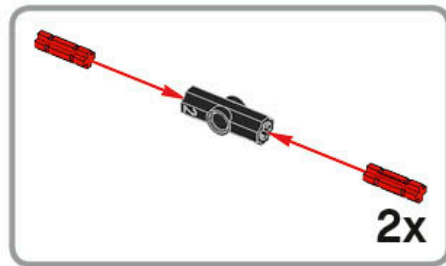

1 x

LEGO® MINDSTORMS® Education

The advertisement features a central image of the LEGO Mindstorms EV3 Core Set, a white and grey robot with a screen on its head and two large black wheels. To the left of the robot is a circular icon with six segments, each containing a different symbol representing a feature: a camera eye, a gear, a hand, a speaker, a lightbulb, and a Wi-Fi symbol. The text 'Core Set' is prominently displayed in the upper right, with translations in German, French, Spanish, and Hungarian below it. In the bottom right, there is a smaller image showing various sub-components of the set, including a motor, a sensor, and a gripper. At the bottom left, there is a Wi-Fi icon and a 'Made for' logo for iPod, iPhone, and iPad. The bottom of the advertisement features the LEGO Mindstorms Education logo and the EV3 logo.

Core Set  
GRUND-SET Ensemble de base  
Set principal Conjunto Principal  
ALAPKÉSZLET

45544  
LEGOeducation.com

LEGO® MINDSTORMS® education EV3

1

2

3

4

5