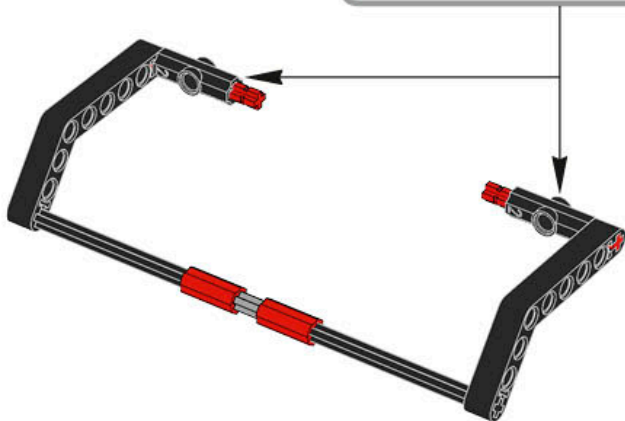

1 x

LEGO® MINDSTORMS® Education

The advertisement features a central image of the LEGO Mindstorms EV3 Core Set, a white and grey robot with a screen on its head and two large black wheels. To the left of the robot is a circular icon with six segments, each containing a different symbol representing a feature: a camera eye, a gear, a hand, a speaker, a lightbulb, and a Wi-Fi symbol. The text 'Core Set' is prominently displayed in the upper right, with translations in German, French, Spanish, and Hungarian below it. In the bottom right, there is a smaller image showing various sub-components of the set, including a motor, a sensor, and a gripper. At the bottom left, there is a Wi-Fi icon and a 'Made for' logo for iPod, iPhone, and iPad. The bottom of the advertisement features the LEGO Mindstorms Education logo and the EV3 logo.

Core Set  
GRUND-SET Ensemble de base  
Set principal Conjunto Principal  
ALAPKÉSZLET

45544  
LEGOeducation.com

LEGO® MINDSTORMS® education EV3

1

2

3

4

5