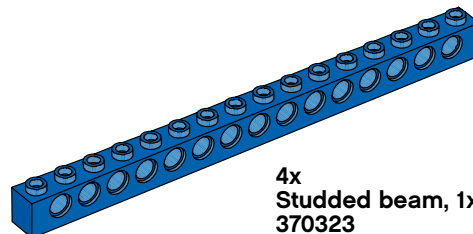

LEGO® Element Survey

8x
Plate, 1x2, blue
302323

4x
Plate, 1x4, blue
371023

6x
Plate with holes, 2x4, blue
370923

8x
Plate with holes, 2x6, blue
4114027

2x
Plate with holes, 2x8, blue
373823

4x
Studded beam, 1x2, blue
370023

4x
Studded beam, 1x4, blue
370123

4x
Studded beam, 1x6, blue
389423

4x
Studded beam, 1x8, blue
370223

10x
Connector peg with friction,
3-module, blue
4514553

8x
Angular beam, 4x2-module, blue
4168114

4x
Angular beam, 4x6-module, blue
4182884

2x
Angular beam, 3x7-module, blue
4112000

4x
Studded beam, 1x12, blue
389523

4x
Studded beam, 1x16, blue
370323

	14x Axle, 2-module, red 4142865		4x Beam, 9-module, white 4156341
	14x Connector peg with bushing, red 4140806		8x Beam, 15-module, white 4542578
	4x Angular block, 2 (180°), red 4234429		2x Steering arm, black 4114670
	10x Angular block with crosshole, red 4118897		2x Bearing for steering arm, black 4114671
	4x Cross block, 3-module, red 4175442		4x Angular block, 1 (0°), dark grey 4210658
	2x Tube, 2-module, red 4526984		4x Angular block, 3 (157,5°), black 4107082
	4x Studded beam, 1x2 with crosshole, white 4233486		28x Connector peg with friction, black 4121715
	2x Brick, 2x4, white 300101		4x Tyre, 30,4x4, black 281526
	2x Brick, 2x2 round, white 614301		4x Tyre, 30,4x14, black 4140670
	4x Roof brick, 1x2/45°, white 4121932		4x Tyre, 43,2x22, black 4184286
	2x Tile, 1x4, white 243101		
	2x Beam, 3-module, white 4208160		
	2x Beam, 5-module, white 4249021		
	2x Beam, 7-module, white 4495927		