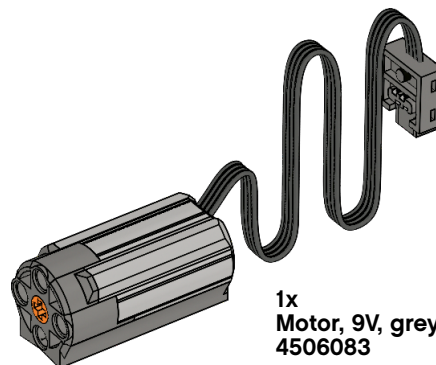

	2x Gear, 16-tooth, grey 4211563		2x Belt, 33 mm, yellow 4544151
	4x Gear, 24-tooth crown, grey 4211434		2x Belt, 24 mm, red 4544143
	2x Gear, 40-tooth, grey 4285634		2x Belt, 15 mm, white 4544140
	2x Gear, 10-tooth rack, grey 4211450		1x Universal joint, 3-module, grey 4525904
	2x Worm gear, grey 4211510		4x Hub, 18x14, grey 4490127
	1x Differential, 28-tooth, dark grey 4525184		4x Hub, 24x4, grey 4494222
	4x Gear, 24-tooth, dark grey 4514558		4x Hub, 30x20, grey 4297210
	6x Gear, 8-tooth, dark grey 4514559		6x Connector peg, 1½-module, dark grey 4211050
	2x Gear, 12-tooth double bevel, black 4177431		4x Axle with knob, 3-module, dark grey 4211086
	1x Gear, 14-tooth rack, black 4275503		4x Cam wheel, dark grey 4210759
	6x Gear, 12-tooth bevel, beige 4514556		1x Bobbin, dark grey 4239891
	2x Gear, 20-tooth bevel, beige 4514557		2x ½ beam, triangle, dark grey 4210689
	2x Gear, 20-tooth double bevel, beige 4514555		

1x
Plastic forms sheet
4500588

2x
String, 40-module with knobs,
black
4528334

1x
Weight element, black
73843

1x
String, 2 m, black
4276325

1x
Converter cable, black
4514332

1x
Battery box, 9V, grey
4506078