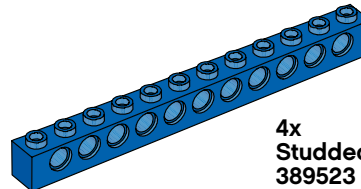

LEGO® Element Survey

8x
Plate, 1x2, blue
302323

4x
Plate, 1x4, blue
371023

6x
Plate with holes, 2x4, blue
370923

8x
Plate with holes, 2x6, blue
4114027

2x
Plate with holes, 2x8, blue
373823

4x
Studded beam, 1x2, blue
370023

4x
Studded beam, 1x4, blue
370123

4x
Studded beam, 1x6, blue
389423

4x
Studded beam, 1x8, blue
370223

10x
Connector peg with friction,
3-module, blue
4514553

8x
Angular beam, 4x2-module, blue
4168114

4x
Angular beam, 4x6-module, blue
4182884

2x
Angular beam, 3x7-module, blue
4112000

4x
Studded beam, 1x12, blue
389523

4x
Studded beam, 1x16, blue
370323

	14x Axle, 2-module, red 4142865		4x Beam, 9-module, white 4156341
	14x Connector peg with bushing, red 4140806		8x Beam, 15-module, white 4542578
	4x Angular block, 2 (180°), red 4234429		2x Steering arm, black 4114670
	10x Angular block with crosshole, red 4118897		2x Bearing for steering arm, black 4114671
	4x Cross block, 3-module, red 4175442		4x Angular block, 1 (0°), dark grey 4210658
	2x Tube, 2-module, red 4526984		4x Angular block, 3 (157,5°), black 4107082
	4x Studded beam, 1x2 with crosshole, white 4233486		28x Connector peg with friction, black 4121715
	2x Brick, 2x4, white 300101		4x Tyre, 30,4x4, black 281526
	2x Brick, 2x2 round, white 614301		4x Tyre, 30,4x14, black 4140670
	4x Roof brick, 1x2/45°, white 4121932		4x Tyre, 43,2x22, black 4184286
	2x Tile, 1x4, white 243101		
	2x Beam, 3-module, white 4208160		
	2x Beam, 5-module, white 4249021		
	2x Beam, 7-module, white 4495927		