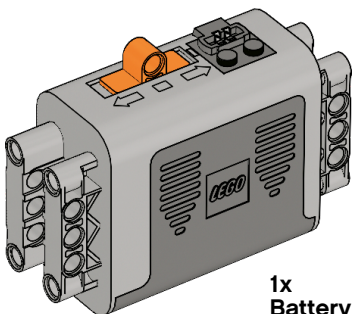

1x
Plastic forms sheet
4500588

2x
String, 40-module with knobs,
black
4528334

1x
Weight element, black
73843

1x
String, 2 m, black
4276325

1x
Converter cable, black
4514332

1x
Battery box, 9V, grey
4506078