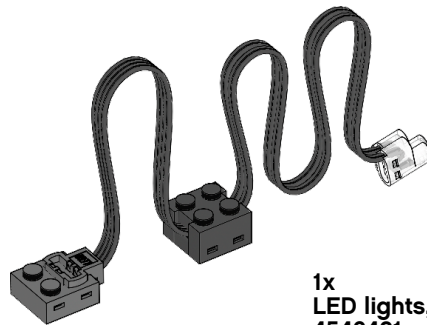

LEGO® Element Survey

1x
Energy Display, light grey
4584385

1x
Energy Storage, dark grey
6124226

1x
Solar Panel, light grey
4584383

1x
E-Motor, light grey
4584384

6x
Blade, white
4587185

1x
LED lights, white
4546421

1x
Extension Wire, 50 cm (= 19 in.)
4506077