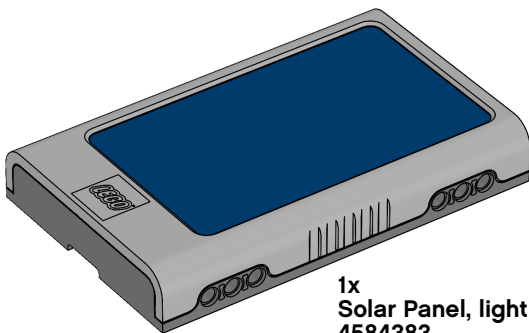

LEGO® Element Survey

1x
Energy Display, light grey
4584385

1x
Energy Storage, dark grey
6124226

1x
Solar Panel, light grey
4584383

1x
E-Motor, light grey
4584384

6x
Blade, white
4587185

1x
LED lights, white
4546421