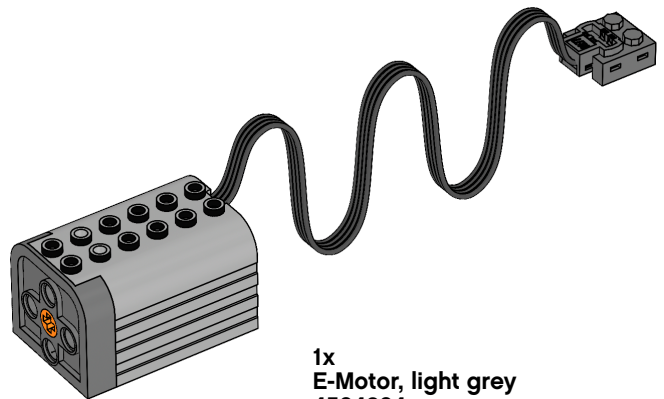

LEGO® Element Survey

1x
Energy Display, light grey
4584385

1x
Energy Storage, dark grey
6124226

1x
Solar Panel, light grey
4584383

1x
E-Motor, light grey
4584384

6x
Blade, white
4587185

1x
LED lights, white
4546421

1x
Extension Wire, 50 cm (= 19 in.)
4506077