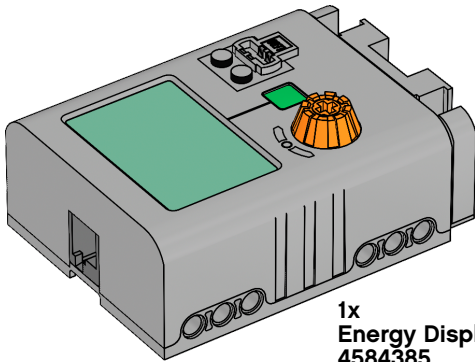

LEGO® Element Survey

1x
Energy Display, light grey
4584385

1x
Energy Storage, dark grey
6124226

1x
Solar Panel, light grey
4584383

1x
E-Motor, light grey
4584384

6x
Blade, white
4587185

1x
LED lights, white
4546421

1x
Extension Wire, 50 cm (= 19 in.)
4506077