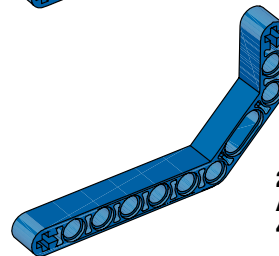

LEGO® Element Survey

8x
Plate, 1x2, blue
302323

4x
Plate, 1x4, blue
371023

6x
Plate with holes, 2x4, blue
370923

8x
Plate with holes, 2x6, blue
4114027

2x
Plate with holes, 2x8, blue
373823

4x
Studded beam, 1x2, blue
370023

4x
Studded beam, 1x4, blue
370123

4x
Studded beam, 1x6, blue
389423

4x
Studded beam, 1x8, blue
370223

10x
Connector peg with friction,
3-module, blue
4514553

8x
Angular beam, 4x2-module, blue
4168114

4x
Angular beam, 4x6-module, blue
4182884

2x
Angular beam, 3x7-module, blue
4112000

4x
Studded beam, 1x12, blue
389523

4x
Studded beam, 1x16, blue
370323

	14x Axle, 2-module, red 4142865		4x Beam, 9-module, white 4156341
	14x Connector peg with bushing, red 4140806		8x Beam, 15-module, white 4542578
	4x Angular block, 2 (180°), red 4234429		2x Steering arm, black 4114670
	10x Angular block with crosshole, red 4118897		2x Bearing for steering arm, black 4114671
	4x Cross block, 3-module, red 4175442		4x Angular block, 1 (0°), dark grey 4210658
	2x Tube, 2-module, red 4526984		4x Angular block, 3 (157,5°), black 4107082
	4x Studded beam, 1x2 with crosshole, white 4233486		28x Connector peg with friction, black 4121715
	2x Brick, 2x4, white 300101		4x Tyre, 30,4x4, black 281526
	2x Brick, 2x2 round, white 614301		4x Tyre, 30,4x14, black 4140670
	4x Roof brick, 1x2/45°, white 4121932		4x Tyre, 43,2x22, black 4184286
	2x Tile, 1x4, white 243101		
	2x Beam, 3-module, white 4208160		
	2x Beam, 5-module, white 4249021		
	2x Beam, 7-module, white 4495927		