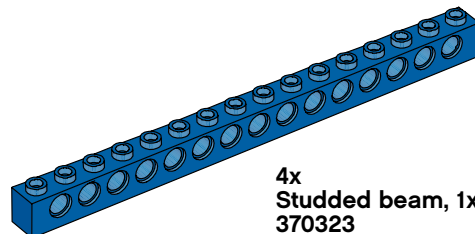

LEGO® Element Survey

8x
Plate, 1x2, blue
302323

4x
Plate, 1x4, blue
371023

6x
Plate with holes, 2x4, blue
370923

8x
Plate with holes, 2x6, blue
4114027

2x
Plate with holes, 2x8, blue
373823

4x
Studded beam, 1x2, blue
370023

4x
Studded beam, 1x4, blue
370123

4x
Studded beam, 1x6, blue
389423

4x
Studded beam, 1x8, blue
370223

10x
Connector peg with friction,
3-module, blue
4514553

8x
Angular beam, 4x2-module, blue
4168114

4x
Angular beam, 4x6-module, blue
4182884

2x
Angular beam, 3x7-module, blue
4112000

4x
Studded beam, 1x12, blue
389523

4x
Studded beam, 1x16, blue
370323

	14x Axle, 2-module, red 4142865		4x Beam, 9-module, white 4156341
	14x Connector peg with bushing, red 4140806		8x Beam, 15-module, white 4542578
	4x Angular block, 2 (180°), red 4234429		2x Steering arm, black 4114670
	10x Angular block with crosshole, red 4118897		2x Bearing for steering arm, black 4114671
	4x Cross block, 3-module, red 4175442		4x Angular block, 1 (0°), dark grey 4210658
	2x Tube, 2-module, red 4526984		4x Angular block, 3 (157,5°), black 4107082
	4x Studded beam, 1x2 with crosshole, white 4233486		28x Connector peg with friction, black 4121715
	2x Brick, 2x4, white 300101		4x Tyre, 30,4x4, black 281526
	2x Brick, 2x2 round, white 614301		4x Tyre, 30,4x14, black 4140670
	4x Roof brick, 1x2/45°, white 4121932		4x Tyre, 43,2x22, black 4184286
	2x Tile, 1x4, white 243101		
	2x Beam, 3-module, white 4208160		
	2x Beam, 5-module, white 4249021		
	2x Beam, 7-module, white 4495927		