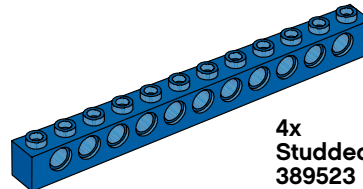

LEGO® Element Survey

8x
Plate, 1x2, blue
302323

4x
Plate, 1x4, blue
371023

6x
Plate with holes, 2x4, blue
370923

8x
Plate with holes, 2x6, blue
4114027

2x
Plate with holes, 2x8, blue
373823

4x
Studded beam, 1x2, blue
370023

4x
Studded beam, 1x4, blue
370123

4x
Studded beam, 1x6, blue
389423

4x
Studded beam, 1x8, blue
370223

10x
Connector peg with friction,
3-module, blue
4514553

8x
Angular beam, 4x2-module, blue
4168114

4x
Angular beam, 4x6-module, blue
4182884

2x
Angular beam, 3x7-module, blue
4112000

4x
Studded beam, 1x12, blue
389523

4x
Studded beam, 1x16, blue
370323

	14x Axle, 2-module, red 4142865		4x Beam, 9-module, white 4156341
	14x Connector peg with bushing, red 4140806		8x Beam, 15-module, white 4542578
	4x Angular block, 2 (180°), red 4234429		2x Steering arm, black 4114670
	10x Angular block with crosshole, red 4118897		2x Bearing for steering arm, black 4114671
	4x Cross block, 3-module, red 4175442		4x Angular block, 1 (0°), dark grey 4210658
	2x Tube, 2-module, red 4526984		4x Angular block, 3 (157,5°), black 4107082
	4x Studded beam, 1x2 with crosshole, white 4233486		28x Connector peg with friction, black 4121715
	2x Brick, 2x4, white 300101		4x Tyre, 30,4x4, black 281526
	2x Brick, 2x2 round, white 614301		4x Tyre, 30,4x14, black 4140670
	4x Roof brick, 1x2/45°, white 4121932		4x Tyre, 43,2x22, black 4184286
	2x Tile, 1x4, white 243101		
	2x Beam, 3-module, white 4208160		
	2x Beam, 5-module, white 4249021		
	2x Beam, 7-module, white 4495927		