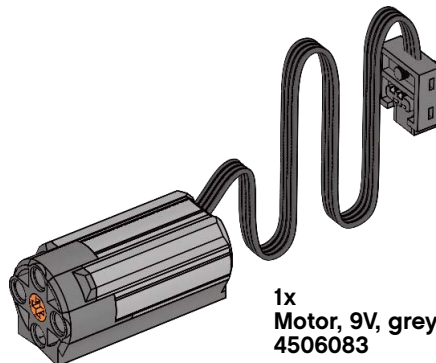

1x
Minifigure, legs, orange
4120158

1x
Minifigure, legs, green
74040

	2x Gear, 16-tooth, grey 4211563		2x Belt, 33 mm, yellow 4544151
	4x Gear, 24-tooth crown, grey 4211434		2x Belt, 24 mm, red 4544143
	2x Gear, 40-tooth, grey 4285634		2x Belt, 15 mm, white 4544140
	2x Gear, 10-tooth rack, grey 4211450		1x Universal joint, 3-module, grey 4525904
	2x Worm gear, grey 4211510		4x Hub, 18x14, grey 4490127
	1x Differential, 28-tooth, dark grey 4525184		4x Hub, 24x4, grey 4494222
	4x Gear, 24-tooth, dark grey 4514558		4x Hub, 30x20, grey 4297210
	6x Gear, 8-tooth, dark grey 4514559		6x Connector peg, 1½-module, dark grey 4211050
	2x Gear, 12-tooth double bevel, black 4177431		4x Axle with knob, 3-module, dark grey 4211086
	1x Gear, 14-tooth rack, black 4275503		4x Cam wheel, dark grey 4210759
	6x Gear, 12-tooth bevel, beige 4514556		1x Bobbin, dark grey 4239891
	2x Gear, 20-tooth bevel, beige 4514557		2x ½ beam, triangle, dark grey 4210689
	2x Gear, 20-tooth double bevel, beige 4514555		

1x
Plastic forms sheet
4500588

2x
String, 40-module with knobs,
black
4528334

1x
Weight element, black
73843

1x
String, 2 m, black
4276325

1x
Converter cable, black
4514332

1x
Battery box, 9V, grey
4506078