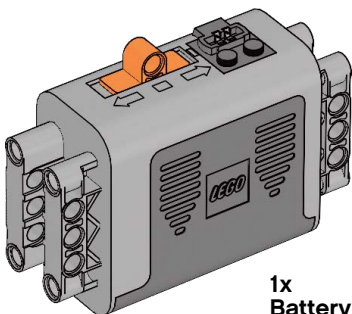

1x
Plastic forms sheet
4500588

2x
String, 40-module with knobs,
black
4528334

1x
Weight element, black
73843

1x
String, 2 m, black
4276325

1x
Converter cable, black
4514332

1x
Battery box, 9V, grey
4506078