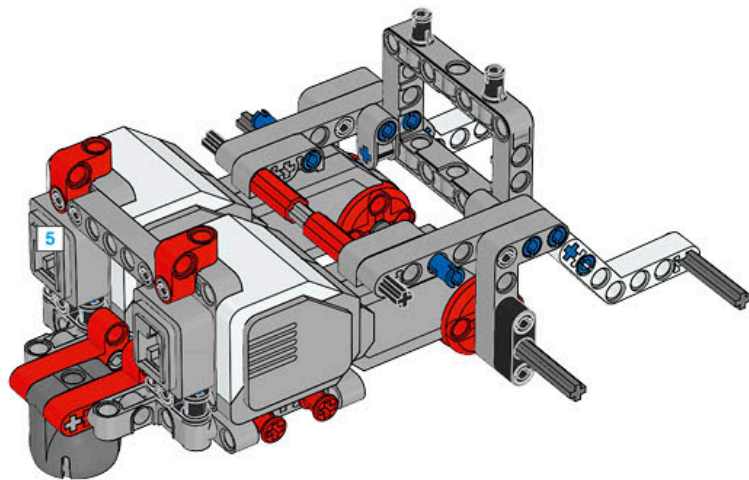

1 x

LEGO® MINDSTORMS® Education

The advertisement features a central image of the assembled LEGO Mindstorms EV3 Core Set robot. To its left is a circular icon set with six segments: a camera icon for 'Image sensor', a gear icon for 'Motor', a hand icon for 'Touch sensor', a speaker icon for 'Speaker', a battery icon for 'Power functions', and a central red hexagon with a plus sign for 'LEGO MINDSTORMS EV3'. To the right of the main robot is a smaller image showing various sub-components of the set, including a motor, a sensor, and a robotic arm. The background is light blue with a white border.

27

28

29

30

31

4x

32

33