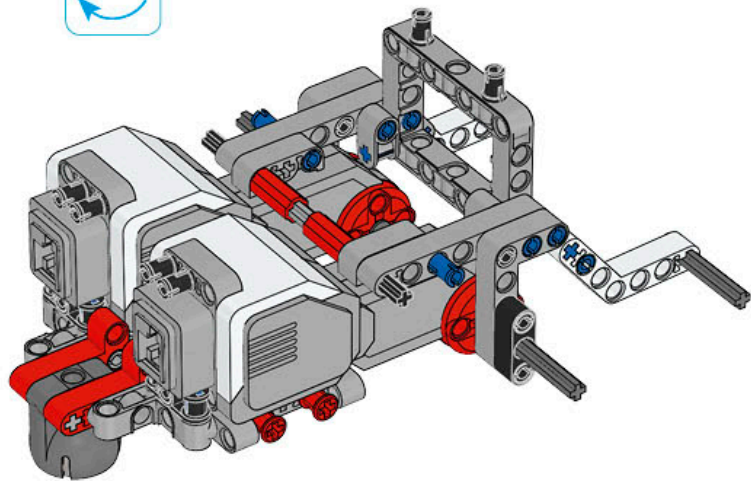

1 x

LEGO® MINDSTORMS® Education

The advertisement features a central image of the assembled LEGO Mindstorms EV3 Core Set robot. To its left is a circular icon set with six segments: a camera icon for 'Image sensor', a gear icon for 'Motor', a hand icon for 'Touch sensor', a speaker icon for 'Speaker', a battery icon for 'Power functions', and a central red hexagon with a plus sign for 'LEGO MINDSTORMS EV3'. To the right of the main robot is a smaller image showing various sub-components of the set, including a motor, a sensor, and a robotic arm. The background is light blue with a white border.

27

28

29

30

31

4x

32

33