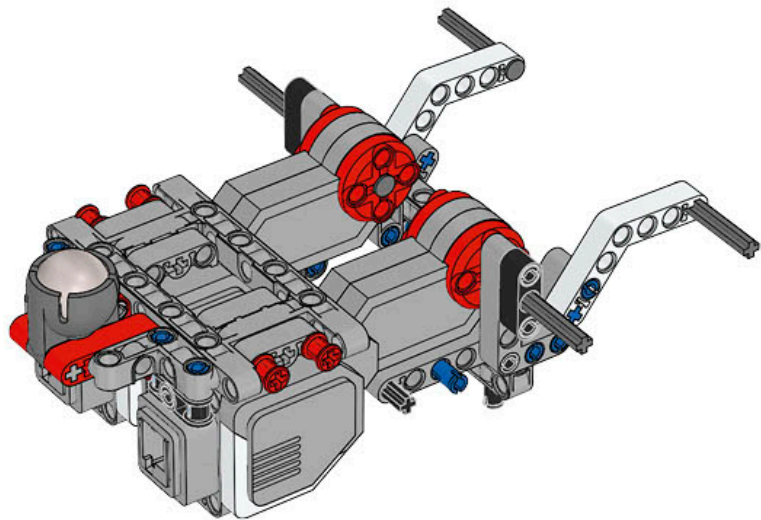

1 x

LEGO® MINDSTORMS® Education

The advertisement features a central image of the assembled LEGO Mindstorms EV3 Core Set robot. To its left is a circular icon set with six segments: a camera icon for 'Image sensor', a gear icon for 'Motor', a hand icon for 'Touch sensor', a speaker icon for 'Speaker', a battery icon for 'Power functions', and a central red hexagon with a plus sign for 'LEGO MINDSTORMS EV3'. To the right of the main robot is a smaller image showing various sub-components of the set, including a motor, a sensor, and a robotic arm. The background is light blue with a white border.

27

28

29

30

31

4x

32

33